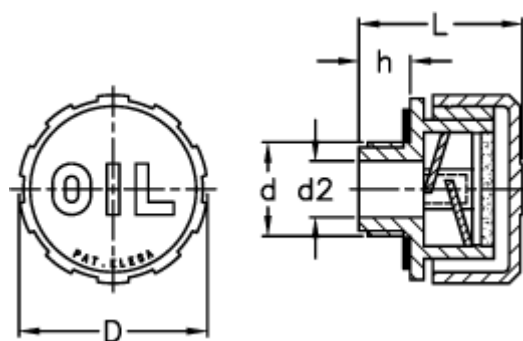

Data Sheet

Article number: 2311054022

Description: E+G Breather plug
SFP.30-3/8+F FOAM

Measures

D = 31

d = G 3/8

d2 = 10

h = 9.5

L = 29.5